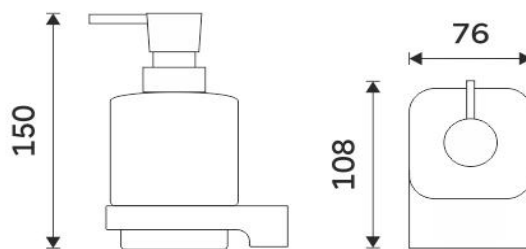

MA 29031C-T-26

Maya

Dávkovač tekutého mýdla

Dávkovač na tekuté mýdlo o objemu 250 ml. Nádobka z matovaného skla. Pumpička mosaz / chrom.

Soap dispenser

Soap dispenser. Volume 250 ml. Satinated glass container. Brass / chrome pump.

Náhradní díly / Spare parts

MA 29050X-26

Samotný úchyt Maya
Individual holder Maya

1029C-Ki

Náhradní nádobka dávkovače- matované sklo
0

1028T-26

Náhradní pumpička mýdla mosaz/chrom
Spare pump brass/chrome

montáž / installation :

montážní konzole / installation bracket :

materiál - úprava (barva) / material - surface finish (colour) :

-chrom
-chrome

→ 1400
↑ 1900
↗ 900

EAN : 8595187114159

ROMVEL spol. s r. o.
Dr. Milady Horákové 561/86a
Liberec 7, 460 07
Česká Republika / Czech Republic

T: (+420) 485 105 671
T: (+420) 485 107 441
F: (+420) 485 105 674
E: nimco@nimco.cz

www.nimco.cz