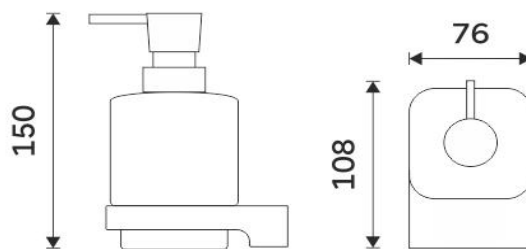

MA 29031C-26

Maya

Dávkovač tekutého mýdla

Dávkovač na tekuté mýdlo o objemu 250 ml. Nádobka z matovaného skla. Pumpička plast / chrom.

Soap dispenser

Soap dispenser. Volume 250 ml. Satinated glass container. Plastic / chrome pump.

Náhradní díly / Spare parts

MA 29050X-26

Samotný úchyt Maya
Individual holder Maya

1029C-Ki

Náhradní nádobka dávkovače- matované sklo
0

1028Z-26

Dávkovácí pumpička
Pump

montáž / installation :

montážní konzole / installation bracket :

materiál - úprava (barva) / material - surface finish (colour) :

-chrom

-chrome

→ 1400

↑ 1900

↗ 900

EAN :

8595187114142

ROMVEL spol. s r. o.
Dr. Milady Horákové 561/86a
Liberec 7, 460 07
Česká Republika / Czech Republic

T: (+420) 485 105 671
T: (+420) 485 107 441
F: (+420) 485 105 674
E: nimco@nimco.cz

www.nimco.cz