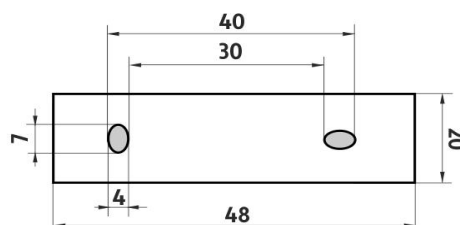

KE X360-58DW-26

Keira

Police IXI se sklenkami

Police plexiglass s frézovanými otvory s mat. sklenkami. Úchyty mosaz/chrom. Délka 60 cm.

Shelf IXI with glass cups

Shelf with milling, with frosted glass cups. Shelf made of frosted plexiglass. Brass-chrome holders. 60 cm long. The glue MAMUT is not included in the package. It can be bought in addition under the code 35003TU. One tube of the glue is enough for 8-10 holders.

Náhradní díly / Spare parts

1058W

Sklenka
Glass cup

KE 22091BS-26

Samostatné úchyty poličky
Individual shelf holders

montáž / installation :

montážní konzole / installation bracket :

materiál - úprava (barva) / material - surface finish (colour) :
pochromovaná mosaz-chrom
chrome plated brass-chrome