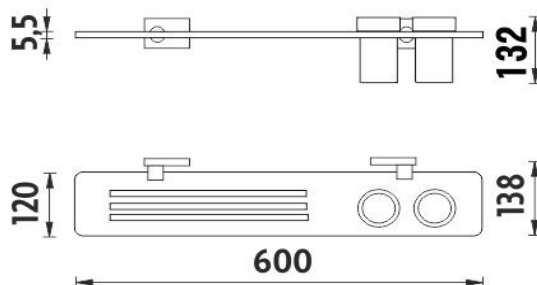

KE X360-58DW-26

Keira

Police IXI se sklenkami

Police plexiglass s frézovanými otvory s mat. sklenkami. Úchyty mosaz/chrom. Délka 60 cm.

Shelf IXI with glass cups

Shelf with milling, with frosted glass cups. Shelf made of frosted plexiglass. Brass-chrome holders. 60 cm long. The glue MAMUT is not included in the package. It can be bought in addition under the code 35003TU. One tube of the glue is enough for 8-10 holders.

Náhradní díly / Spare parts

1058W

Sklenka
Glass cup

KE 22091BS-26

Samostatné úchyty poličky
Individual shelf holders

montáž / installation :

montážní konzole / installation bracket :

materiál - úprava (barva) / material - surface finish (colour) :
pochromovaná mosaz-chrom
chrome plated brass-chrome