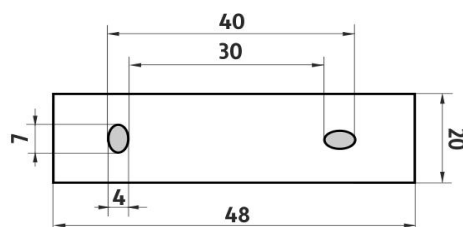

montáž / installation :

montážní konzole / installation bracket :