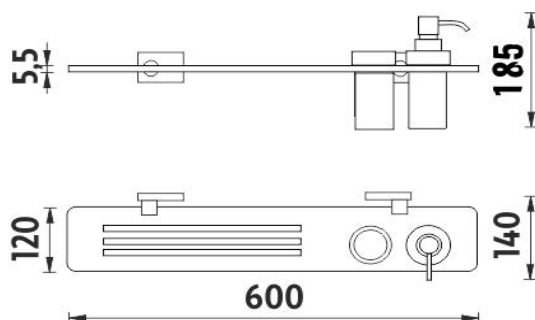

KE X360-5831W-26

Keira

Police IXI se sklenkou a dávkovačem

Police plexiglass s frézovanými otvory s mat. sklenkou a dávkovačem. Úchyty mosaz/chrom. Délka 60 cm.

Shelf IXI with glass cup and soap dispenser

Shelf with milling, with frosted glass cup and dispenser. Volume of dispenser 250 ml. Shelf made of frosted plexiglass. Brass-chrome holders. 60 cm long. The glue MAMUT is not included in the package. It can be bought in addition under the code 35003TU. One tube of the glue is

Náhradní díly / Spare parts

1028Y-26

Dávkovací pumpička
Pump

1029W

Nádobka dávkovače
Soap dispenser container

1058W

Sklenka
Glass cup

KE 22091BS-26

Samostatné úchyty poličky
Individual shelf holders

montáž / installation :

montážní konzole / installation bracket :

materiál - úprava (barva) / material - surface finish (colour) :
pochromovaná mosaz-chrom
chrome plated brass-chrome

→ 160
↑ 620
↗ 90

EAN : **8595187109179**

NIMCO

ROMVEL spol. s r. o.
Dr. Milady Horákové 561/86a
Liberec 7, 460 07
Česká Republika / Czech Republic

T: (+420) 485 105 671
T: (+420) 485 107 441
F: (+420) 485 105 674
E: nimco@nimco.cz

www.nimco.cz