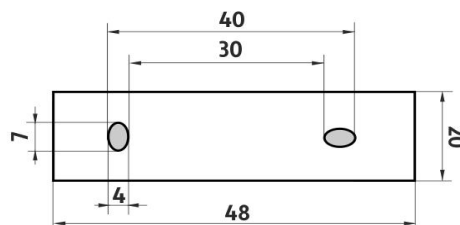

## Left towel holder, assembled to wall

Left towel holder, assembled to wall. Made of brass with chrome surface finish.

Náhradní díly / Spare parts

montáž / installation :

montážní konzole / installation bracket :