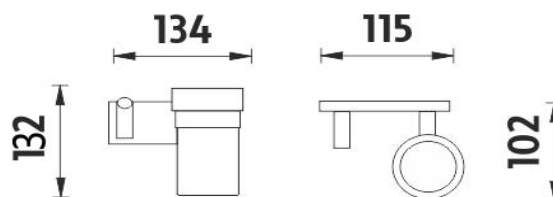

KE 2205458W-26

Keira

Háček se sklenkou

Háček se sklenkou. Sklenka matované sklo. Úchyt z mosazi s povrchovou úpravou chrom.

Hook with glass cup

Hook with glass cup. Frosted glass. Holder made of brass with chrome surface finish. The glue MAMUT is not included in the package. It can be bought in addition under the code 35003TU. One tube of the glue is enough for 8-10 holders.

Náhradní díly / Spare parts

1058W

Sklenka
Glass cup

→ 134 ↑ 112 ↗ 102

montáž / installation :

montážní konzole / installation bracket :

materiál - úprava (barva) / material - surface finish (colour) :
pochromovaná mosaz-chrom
chrome plated brass-chrome