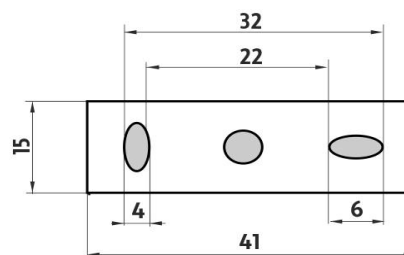

KE 2205458W-26

Keira

Háček se sklenkou

Háček se sklenkou. Sklenka matované sklo. Úchyt z mosazi s povrchovou úpravou chrom.

Hook with glass cup

Hook with glass cup. Frosted glass. Holder made of brass with chrome surface finish. The glue MAMUT is not included in the package. It can be bought in addition under the code 35003TU. One tube of the glue is enough for 8-10 holders.

Náhradní díly / Spare parts

1058W

Sklenka
Glass cup

→ 134 ↑ 112 ↗ 102

montáž / installation :

montážní konzole / installation bracket :

materiál - úprava (barva) / material - surface finish (colour) :
pochromovaná mosaz-chrom
chrome plated brass-chrome