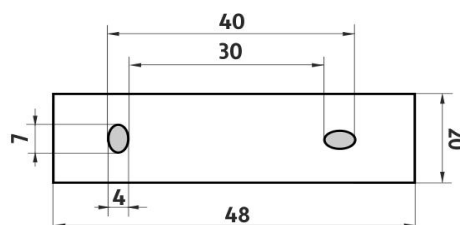

materiál - úprava (barva) / material - surface finish (colour) :
pochromovaná mosaz-chrom
chrome plated brass-chrome

→ 140
↑ 90
↗ 180

EAN : **8595187108967**

NIMCO

ROMVEL spol. s r. o.
Dr. Milady Horákové 561/86a
Liberec 7, 460 07
Česká Republika / Czech Republic

T: (+420) 485 105 671
T: (+420) 485 107 441
F: (+420) 485 105 674
E: nimco@nimco.cz

www.nimco.cz