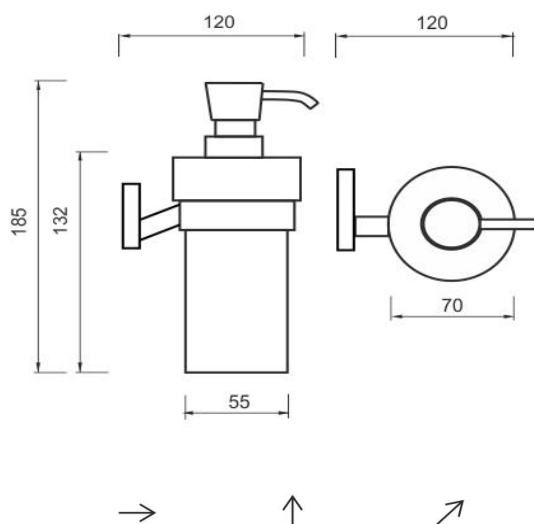

KE 22031W-26

Keira

Dávkovač tekutého mýdla

Dávkovač na tekuté mýdlo. Nádobka z matovaného skla. Objem 250 ml. Pumpa plast/chrom.

Soap dispenser

Liquid soap dispenser made of frosted glass. Plastic pump with chrome surface finish. Volume of dispenser 250 ml. The glue MAMUT is not included in the package. It can be bought in addition under the code 35003TU. One tube of the glue is enough for 8-10 holders.

Náhradní díly / Spare parts

1028Y-26

Dávkovácí pumpička
Pump

1029W

Nádobka dávkovače
Soap dispenser container

KE 22050X-26

Samostatný úchyt KEIRA
0

montáž / installation :

montážní konzole / installation bracket :

materiál - úprava (barva) / material - surface finish (colour) :
pochromovaná mosaz-chrom
chrome plated brass-chrome

→ 140
↑ 90
↗ 180

EAN : **8595187108967**

 **NIMCO**