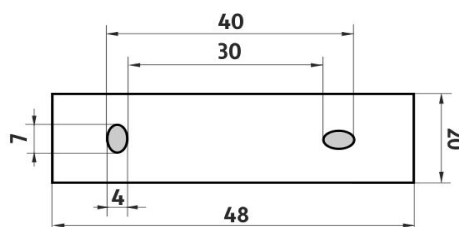

materiál - úprava (barva) / material - surface finish (colour) :
pochromovaná mosaz-chrom
chrome plated brass-chrome

→ 190
↑ 90
↗ 140

EAN : **8595187112704**

NIMCO

ROMVEL spol. s r. o.
Dr. Milady Horákové 561/86a
Liberec 7, 460 07
Česká Republika / Czech Republic

T: (+420) 485 105 671
T: (+420) 485 107 441
F: (+420) 485 105 674
E: nimco@nimco.cz

www.nimco.cz