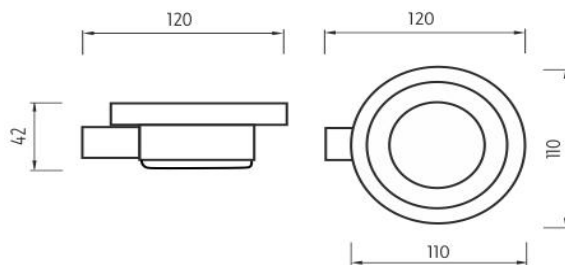

BR 11059W-26

Bormo

Mýdlenka

Držák mýdlenky. Matované sklo.

Soap dish

Soap dish holder made of frosted glass.

Náhradní díly / Spare parts

BR 11050X-26

Úchyt pro dávkovač, pohárek, mýdlenku
Holder for soap dispenser, cup and soap dish

1059W

Mýdlenka
Soap dish

→ 110   ↑ 46   ↗ 152

montáž / installation :

montážní konzole / installation bracket :

materiál - úprava (barva) / material - surface finish (colour) :
pochromovaná mosaz-chrom
chrome plated brass-chrome

→ 170
↑ 90
↗ 120

EAN : 8595187110304

NIMCO

ROMVEL spol. s r. o.
Dr. Milady Horákové 561/86a
Liberec 7, 460 07
Česká Republika / Czech Republic

T: (+420) 485 105 671
T: (+420) 485 107 441
F: (+420) 485 105 674
E: nimco@nimco.cz

www.nimco.cz