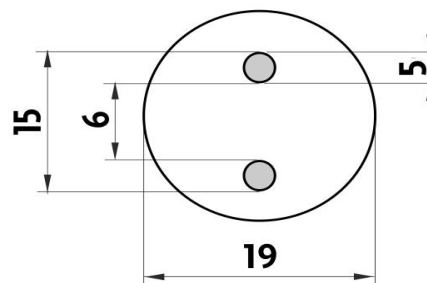

materiál - úprava (barva) / material - surface finish (colour) :
pochromovaná mosaz-chrom
chrome plated brass-chrome

→ 190
↑ 90
↗ 140

EAN : **8595187112681**

NIMCO

ROMVEL spol. s r. o.
Dr. Milady Horákové 561/86a
Liberec 7, 460 07
Česká Republika / Czech Republic

T: (+420) 485 105 671
T: (+420) 485 107 441
F: (+420) 485 105 674
E: nimco@nimco.cz

www.nimco.cz