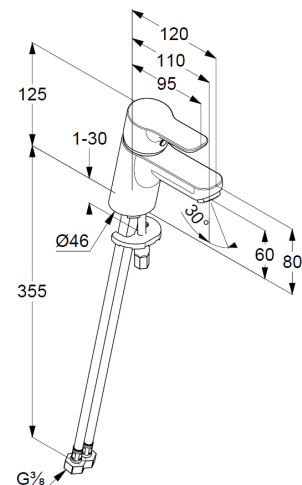

Technical Data

Product: KLUDI PURE&EASY
single lever basin mixer 60
DN 15

Article-Nr.: 373870565

Surface: 05 chrome

Product description

manufacturer KLUDI GmbH & Co. KG
Typ: KLUDI PURE&EASY
single lever basin mixer 60,
DN 15/ PN 10
Art. Nr. 373870565
basin mixer
single lever mixer
single hole mounted
solid handle, metal
aerator M24
ceramic cartridge with hotwater safety device
flow rate at 3 bar = 7 l/ min.
flexible hoses G 3/8 DVGW approved
rapid installation set

Product Picture

Dimensional drawing

Flow rate diagram