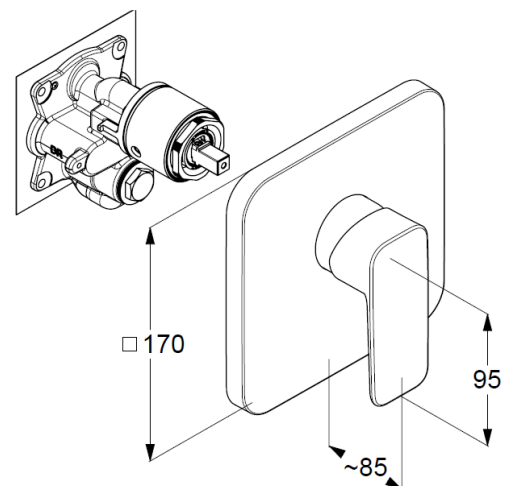

Technical Data

Product: KLUDI PURE&STYLE
Concealed single lever shower mixer,

Article-Nr.: 406550575

Surface: 05 chrome

Product description

manufacturer KLUDI GmbH & Co. KG

Typ: KLUDI PURE&STYLE

Concealed single lever shower mixer,
PN 10

Art. Nr. 406550575

concealed shower mixer

single lever mixer

trim set without pre-installation set

pre installation set KLUDI FLEXX.BOXX Art. Nr. 88011

trim set with functional unit

wall mounted

solid lever, metal

ceramic cartridge with hotwater safety device

flow rate at 3 bar = 25 l/ min.

Product Picture

Dimensional drawing

Flow rate diagram